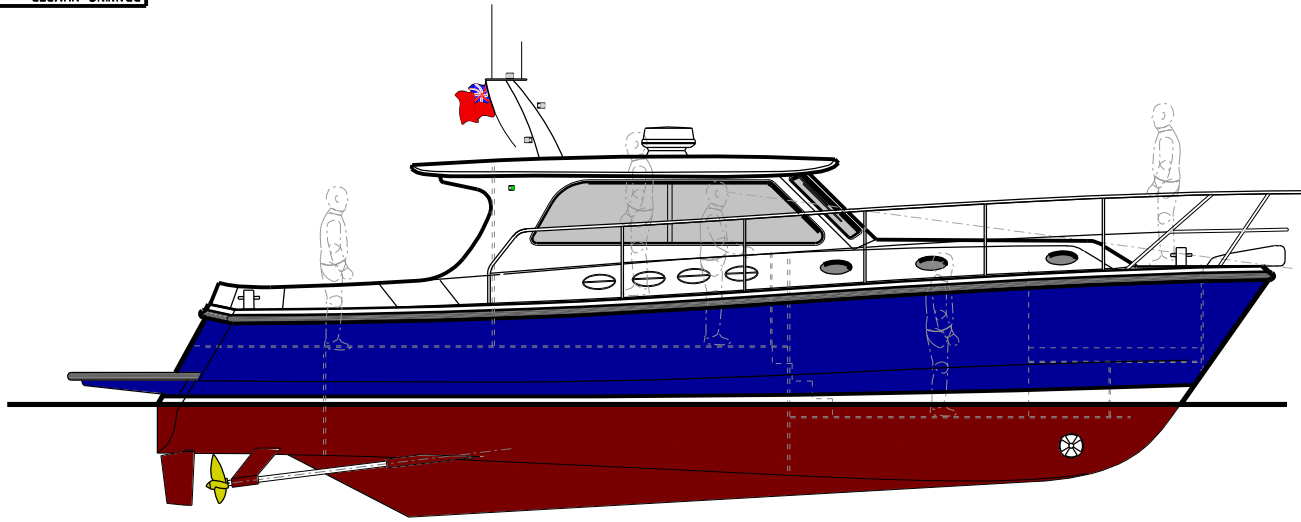

5486

DRAWING NUMBER

TT BOAT DESIGNS LTD

SEAVIEW - ISLE OF WIGHT - ENGLAND

DRAWN BY
ARMJ

TITLE

DALE 40

DIMENSIONS IN
FT/IN

PRELIMINARY GENERAL ARRANGEMENT

COCKPIT - ONE CABIN (V BERTHS)

SCALE FOR PLOTTING
1:30

DRAWING NUMBER
5486

ISSUE	DATE	MODIFICATIONS	ISSUE	DATE	MODIFICATIONS
1	2.8.17