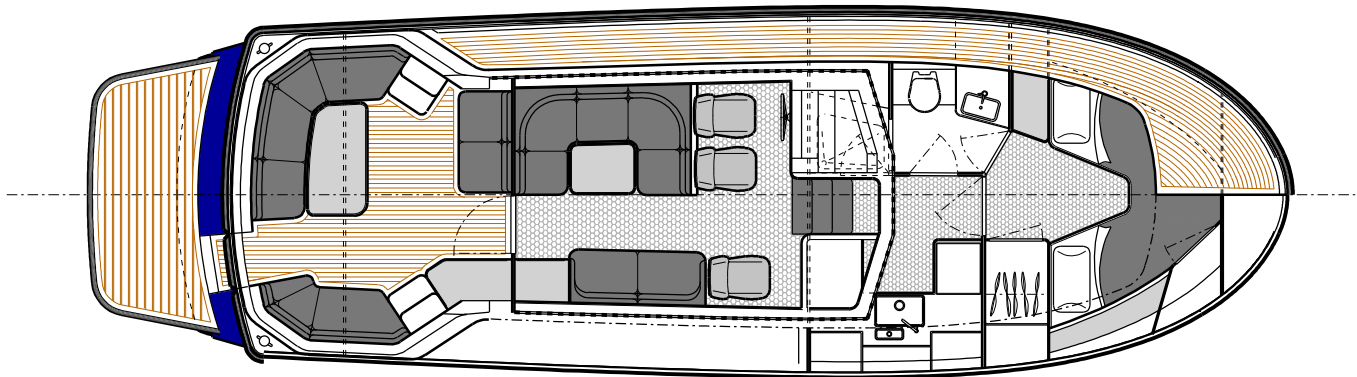

5486

DRAWING NUMBER

TT BOAT DESIGNS LTD

SEAVIEW - ISLE OF WIGHT - ENGLAND

DRAWN BY
ARMJ

TITLE

DALE 40

DIMENSIONS IN
FT/IN

PRELIMINARY GENERAL ARRANGEMENT

COCKPIT - ONE CABIN (V BERTHS)

SCALE FOR PLOTTING
1:30

DRAWING NUMBER
5486

ISSUE	DATE	MODIFICATIONS	ISSUE	DATE	MODIFICATIONS
1	2.8.17