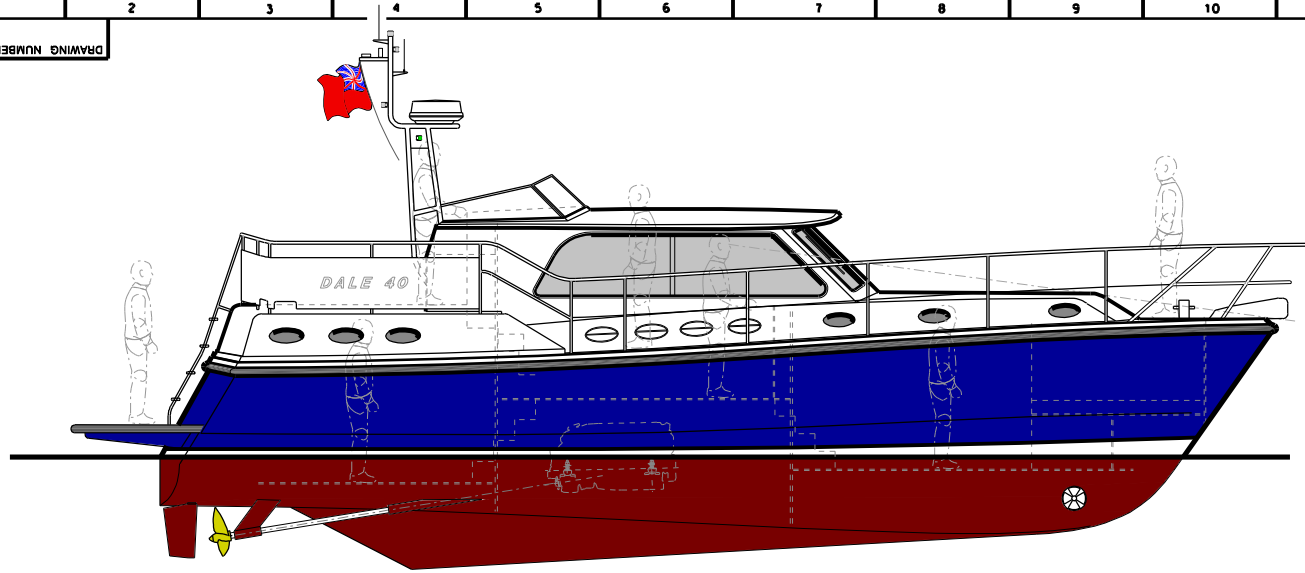

5485
DRAWING NUMBER

TT BOAT DESIGNS LTD

SEAVIEW - ISLE OF WIGHT - ENGLAND

DRAWN BY
AFRMJ

DIMENSIONS IN
MM

TITLE

DALE 40

PRELIMINARY GENERAL ARRANGEMENT

AFT CABIN DOUBLE - FORE CABIN DOUBLE

SCALE FOR PLOTTING
1:30

DRAWING NUMBER
5485

ISSUE	DATE	MODIFICATIONS	ISSUE	DATE	MODIFICATIONS
1	2.8.17