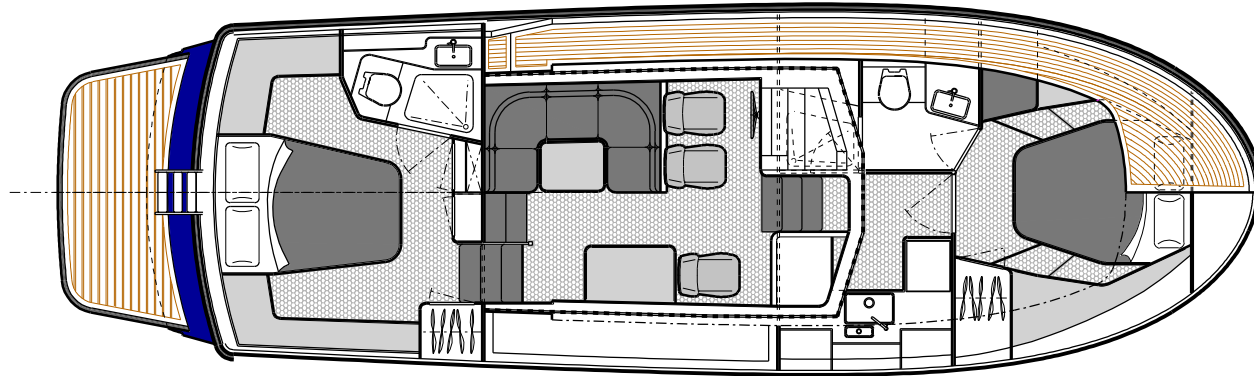

5485
DRAWING NUMBER

TT BOAT DESIGNS LTD

SEAVIEW - ISLE OF WIGHT - ENGLAND

DRAWN BY
AFRMJ

DIMENSIONS IN
MM

TITLE

DALE 40

PRELIMINARY GENERAL ARRANGEMENT

AFT CABIN DOUBLE - FORE CABIN DOUBLE

SCALE FOR PLOTTING
1:30

DRAWING NUMBER
5485

ISSUE	DATE	MODIFICATIONS	ISSUE	DATE	MODIFICATIONS
1	2.8.17