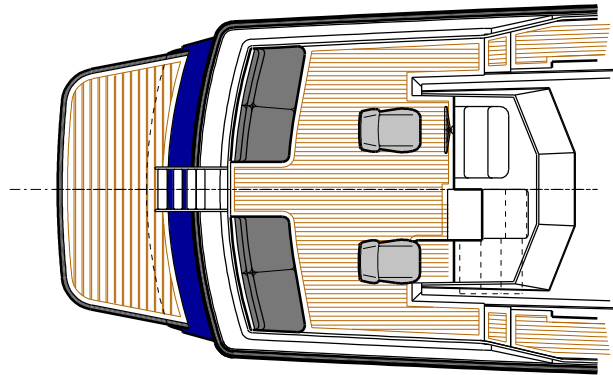

5485
DRAWING NUMBER

TT BOAT DESIGNS LTD

SEAVIEW - ISLE OF WIGHT - ENGLAND

DRAWN BY
AFRMJ

DIMENSIONS IN
MM

TITLE

DALE 40

PRELIMINARY GENERAL ARRANGEMENT

AFT CABIN DOUBLE - FORE CABIN DOUBLE

SCALE FOR PLOTTING
1:30

DRAWING NUMBER
5485

ISSUE	DATE	MODIFICATIONS	ISSUE	DATE	MODIFICATIONS
1	2.8.17